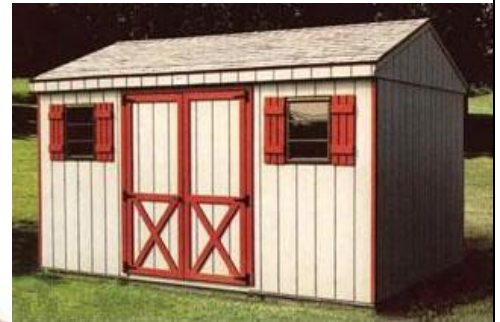

SIDING CHOICES

Cottage in Vinyl

VINYL

- Lifetime warranty
- 6 colors to choose from
- Maintenance free
- Weather-resistant and easy to clean
- Easy to match to existing siding on your house

SMART SIDING T1-11

- Natural cedar look, 100% "clear", no joints or patches
- Holds paint well and resists dents, chips, and cracks
- Lower-cost alternative to vinyl and cedar
- 12 paint colors to choose from

Cottage in Duratemp T1-11